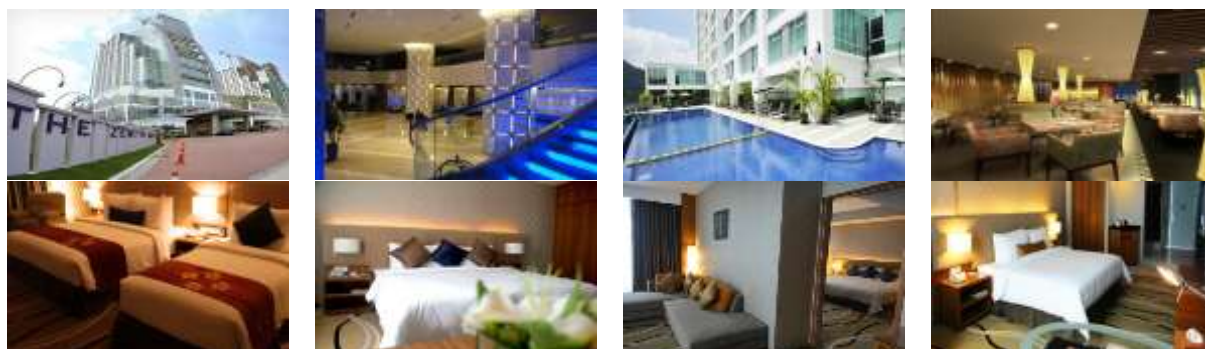

THE ZENITH HOTEL, KUANTAN

FIT/GIT ROOM RATES

VALID TILL 31 DECEMBER 2013		
ROOM TYPE	RATES PER ROOM PER NIGHT	EXTRA BED PER BED PER NIGHT
DELUXE KING / TWIN	RM 295	RM 75
SUPER DELUXE KING / TWIN	RM 365	RM 75
DELUXE SUPERIOR KING / TWIN	RM 415	RM 75
DELUXE SUPERIOR FAMILY	RM 485	RM 75
FAMILY SUITE	RM 575	RM 75
TITANIUM CLUB	RM 385	RM 75
EXECUTIVE SUITE	RM 905	RM 75

Rates Inclusive:

- ❖ Room with breakfast
- ❖ Complimentary Internet and WIFI access
- ❖ Provided coffee making facilities in room
- ❖ Free gymnasium and swimming pool